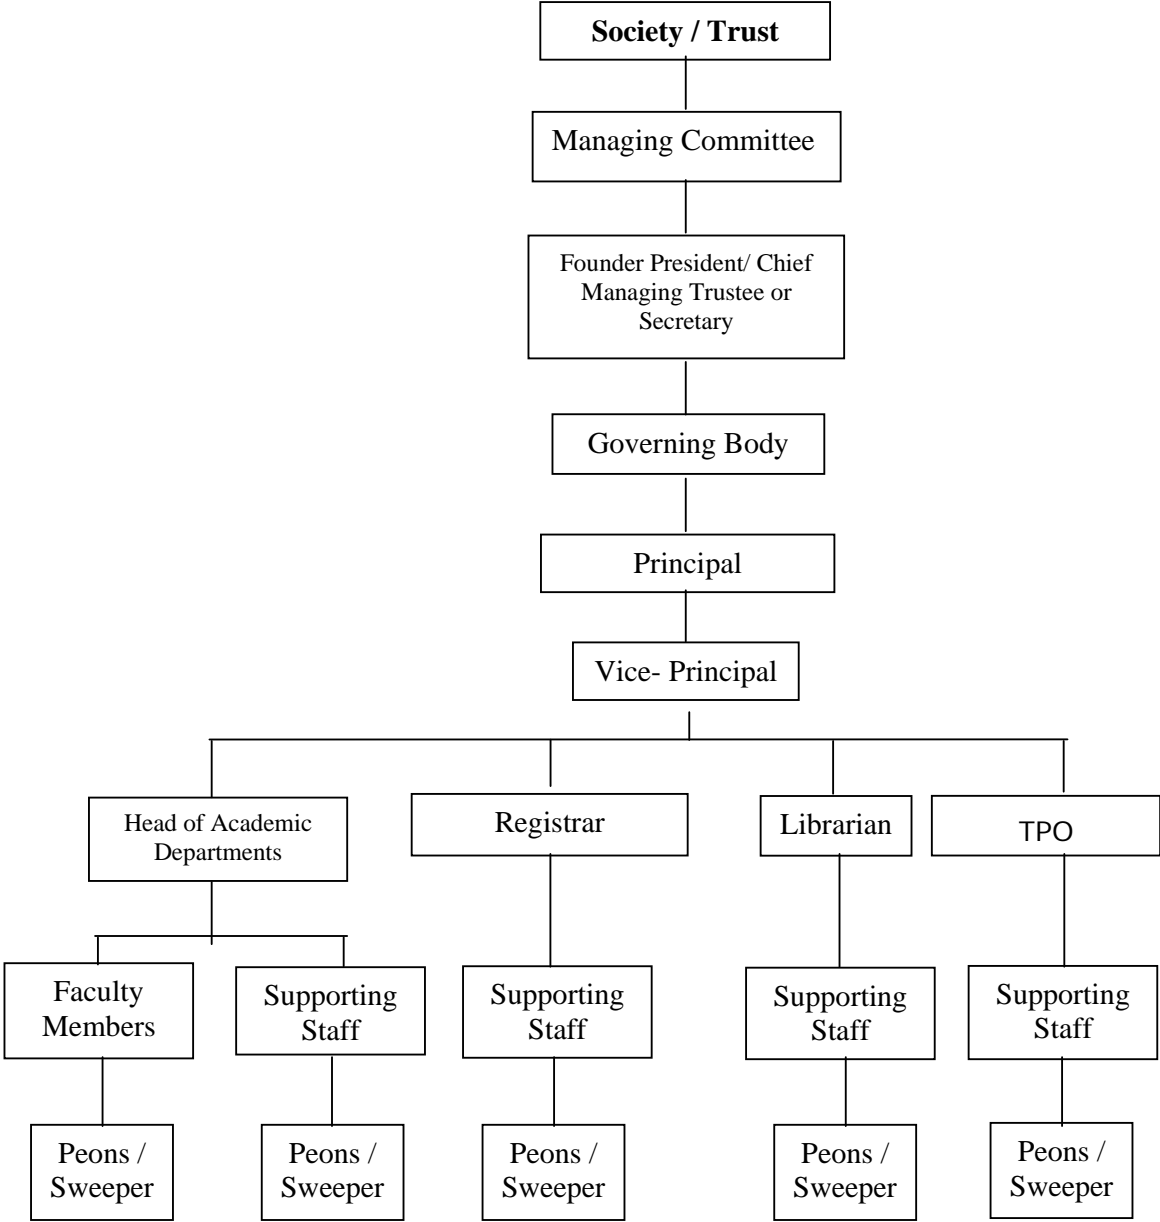

Organizational chart and processes

10.10 Courses offered:-

Sr. No.	Name of the Course	Year Started	Level UG / PG	Type FT / PT	Annual Fees (in Rs)	Admission Authority
1	Computer Engineering	2004 - 05	UG	FT	As per Shikshan Shulk Samiti of Govt. of Maharashtra State.	CET of Directorate of Technical Education, Maharashtra State / AIEEE (As per DTE norms).
2	Electronics & Telecommunication Engineering	2004 - 05	UG	FT		
3	Information Technology	2004 - 05	UG	FT		
4	Mechanical Engineering	2004 - 05	UG	FT		
5	Electrical Engineering	2010 - 11	UG	FT		
6	Computer Engineering (2nd Shift)	2010 - 11	UG	FT		
7	Electronics & Telecommunication Engineering (2nd Shift)	2010 - 11	UG	FT		
8	ME - Computer Engg.	2010 - 11	PG	FT		
9	ME - E&TC Engg. (VLSI Embedded System)	2010 - 11	PG	FT		
10	ME – Mechanical (Machine Design)	2011-12	PG	FT		
11	Master in Computer Application	2008 - 09	PG	FT		
12	Master in Business Administration	2009 - 10	PG	FT		

10.11	Student feedback mechanism on institutional Governance / faculty performance	Suggestion Box kept in front of Principal Cabin & regular feedback through local guardian meeting

10.12	Grievance redressal mechanism for faculty, staff and students	Grievance / complaints registrar is kept in library, staff meeting, parents meeting